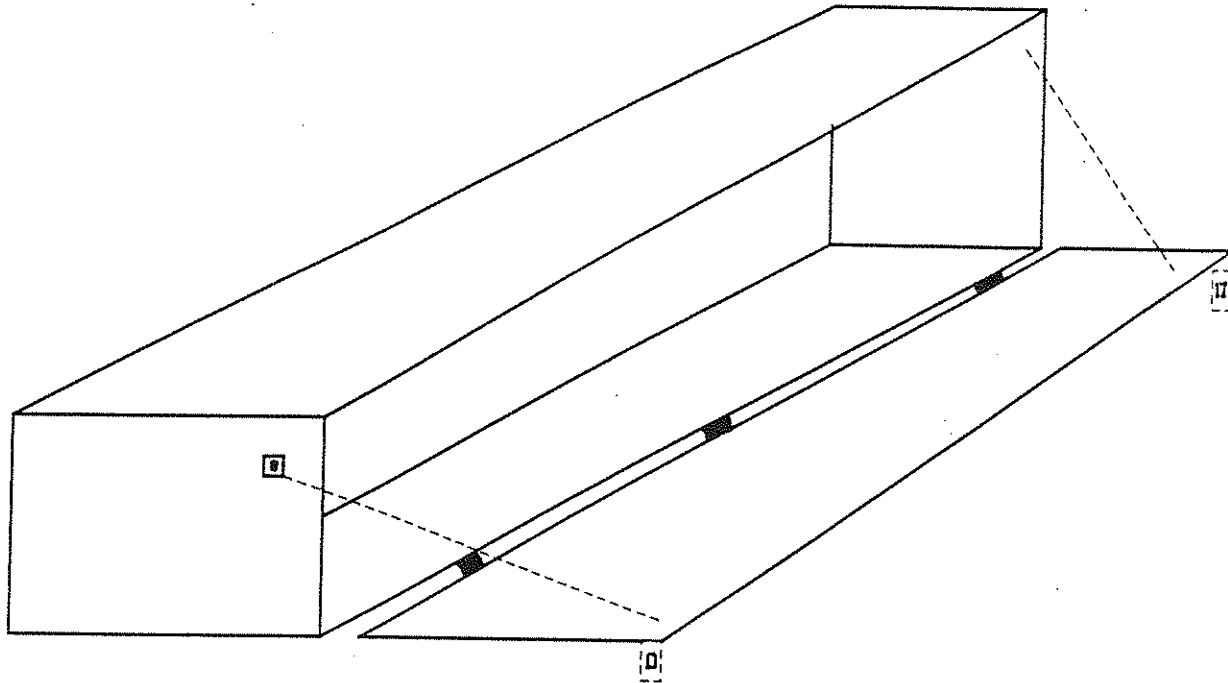

4-H TACK BOX SMALL ANIMAL BARN

- This box will not exceed: 15 inch X 15 inch X 60 inches long.
- Material List: 3/8 plywood; 1X1 to strengthen inside were needed. White paint, 3 small hinges, 2 hasp, 3 foot small chain. Your club colors, will be used for name or logo only.

Front Door:
Your club name or logo here.

1 tack box, per project area (rabbit, poultry, goats), per club.